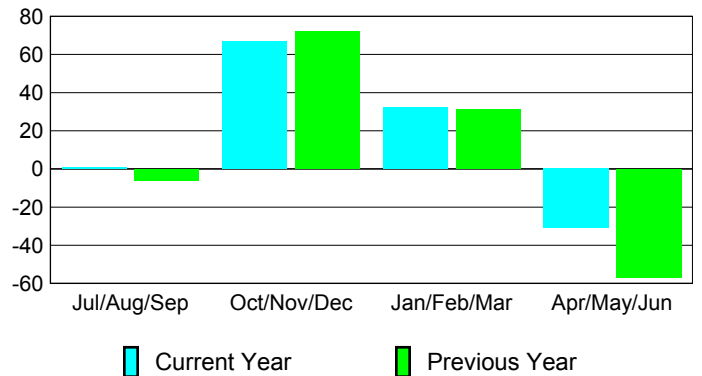

Membership Results
2009-2010

Membership
2008-2009

Month	Net Memb Goal	Actual New Memb	Actual Dropped Memb	Gain/Loss of Memb	Gain/Loss of Memb
Jul/Aug/Sep	0	66	-65	1	-6
Oct/Nov/Dec	42	109	-42	67	72
Jan/Feb/Mar	61	55	-23	32	31
Apr/May/Jun	-53	100	-131	-31	-57
Totals	50	330	-261	69	40

Membership Results 2009-2010

Goal, New, Dropped, Gain/Loss

Comparison of Membership Gain/Loss

Current Year Compared to the Previous Year

Gender Comparison 2009-2010