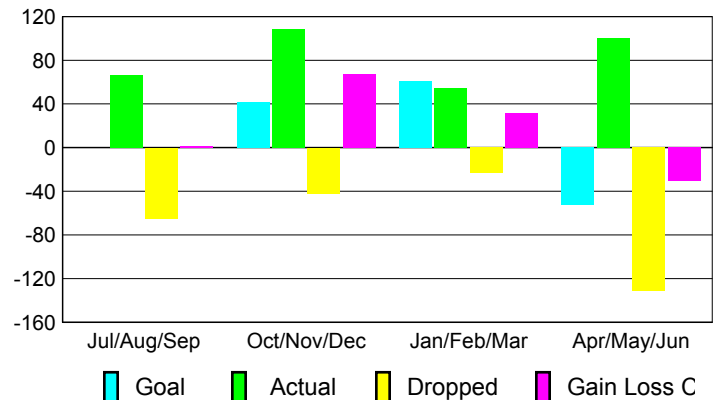

Membership Results 2009-2010

Goal, New, Dropped, Gain/Loss