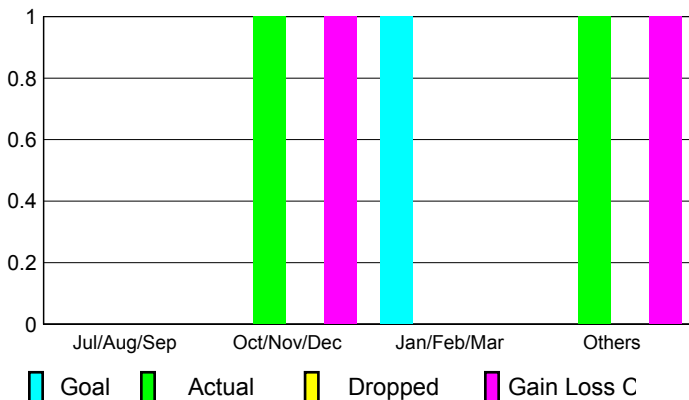

2009-2010 GMT Quarterly Report for District (or Undistricted) **District 354 G**

GMT: YOUN-TONG CHUNG

Location: REPUBLIC OF KOREA

GMT CA: 5

CLUBS

Club Results
2009-2010

Clubs
2008-2009

Month	New Club Goal	Actual New Clubs	Actual Dropped Clubs	Gain/Loss of Clubs	Gain/Loss of Clubs
Jul/Aug/Sep	0	0	0	0	0
Oct/Nov/Dec	0	1	0	1	1
Jan/Feb/Mar	1	0	0	0	0
Apr/May/Jun	0	1	0	1	1
Totals	1	2	0	2	2

Club Results 2009-2010

Goal, New, Dropped, Gain/Loss

Comparison of Club Gain/Loss

Current Year Compared to the Previous Year

YTD Status Quo Clubs 2009-2010

Status Quo Clubs Compared to Status Quo Members

MEMBERSHIP